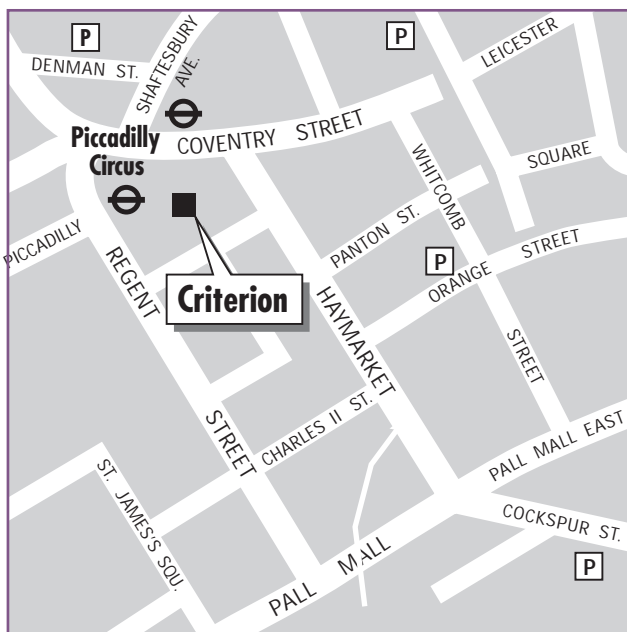

Criterion Theatre

Piccadilly Circus, London SW1Y 4XA
Tickets online:
www.officiallondontheatre.co.uk/buy

Theatre access information

Web: www.officiallondontheatre.co.uk
Email: access@solttma.co.uk

London travel information

Web: www.tfl.gov.uk/journeyplanner
Email: travinfo@tfl.gov.uk
Telephone: +44 (0)20 7222 1231