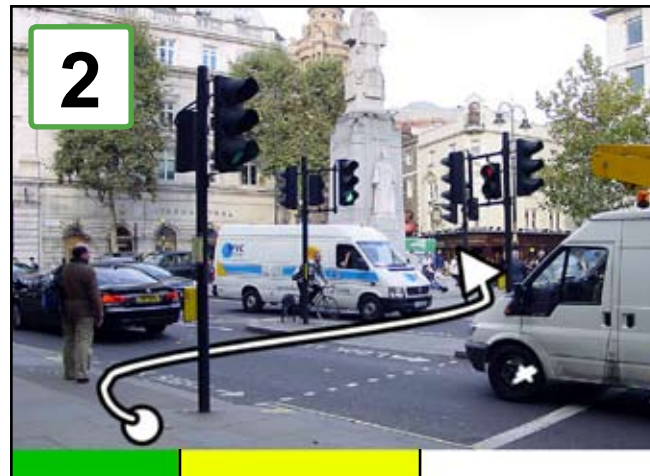

# A step-free route from Nelson's Column to the Shaftesbury Theatre.

1

This map takes you from Nelson's Column to the Shaftesbury Theatre.

The journey is around 1070 metres long.  
It should take around 16 minutes to finish.  
If you have difficulty getting about, it could take 23 minutes.

Under each picture is a time-bar to show how much of the journey there is to go.

 = the length of travel for each part of the journey

 = the length of travel already completed

From Nelson's Column turn right to go through or around Trafalgar Square.

Keep going along Charing Cross Road. Cross at the island with the statue.

Turn left and cross at the level crossing. Turn right to reach St. Martin's Lane.

# A step-free route from Nelson's Column to the Shaftesbury Theatre.

2

Official London Theatre Guide

Turn left and go up St Martin's Lane. Wheelchair users should use the road to avoid a missing dropped curb.