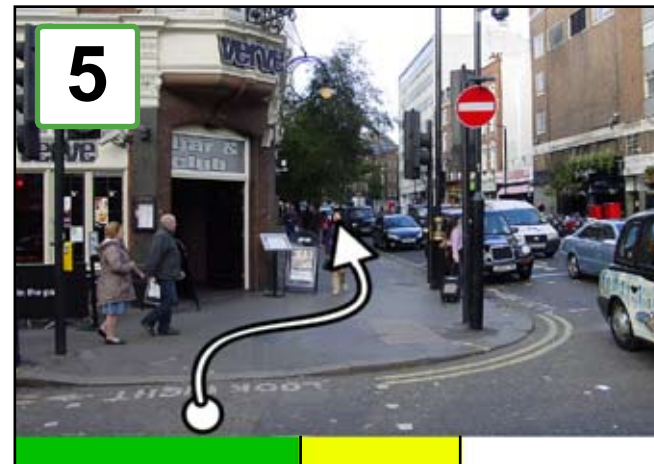

# A step-free route from Nelson's Column to the Shaftesbury Theatre.

1

This map takes you from Nelson's Column to the Shaftesbury Theatre.

The journey is around 1070 metres long.  
It should take around 16 minutes to finish.  
If you have difficulty getting about, it could take 23 minutes.

Under each picture is a time-bar to show how much of the journey there is to go.

 = the length of travel for each part of the journey

 = the length of travel already completed

From Nelson's Column turn right to go through or around Trafalgar Square.

Keep going along Charing Cross Road. Cross at the island with the statue.

Turn left and cross at the level crossing. Turn right to reach St. Martin's Lane.

# A step-free route from Nelson's Column to the Shaftesbury Theatre.

2

Official London Theatre Guide

Turn left and go up St Martin's Lane. Wheelchair users should use the road to avoid a missing dropped curb.