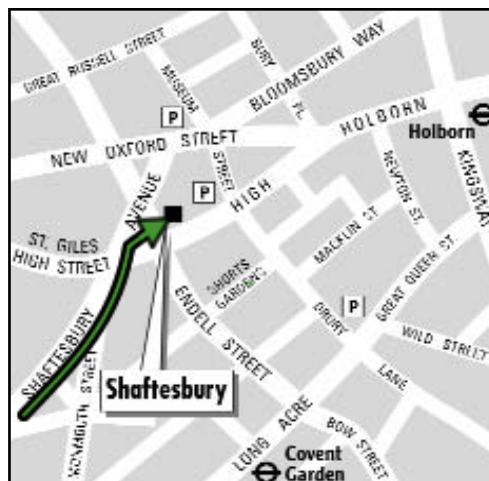

Shaftesbury Theatre

Address: 210 Shaftesbury Avenue, London WC2H 8DP

Tickets online: www.officiallondontheatre.co.uk/buy

Theatre access information

Web: www.officiallondontheatre.co.uk

Email: access@solttma.co.uk

Telephone: +44 (0)20 7557 6700

London travel information

Web: www.tfl.gov.uk/journeyplanner

Email: travinfo@tfl.gov.uk

Telephone: + 44 (0)20 7222 1234