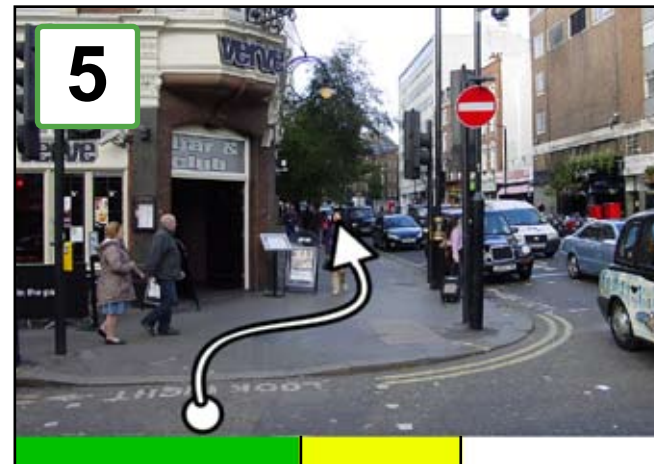

Under each picture is a time-bar to show how much of the journey there is to go.

 = the length of travel for each part of the journey

 = the length of travel already completed

From Nelson's Column turn right to go through or around Trafalgar Square.

Keep going along Charing Cross Road. Cross at the island with the statue.

Turn left and cross at the level crossing. Turn right to reach St. Martin's Lane.

A step-free route from Nelson's Column to the Donmar Warehouse.

2

Official London Theatre Guide

Turn left and go up St Martin's Lane. Wheelchair users should use the road to avoid a missing dropped curb.

Cross over Cranbourne Street and Gt Newport Street. Stay on the left side, it becomes Upper St Martin's Lane.

Cross over Litchfield St and Tower St. The road becomes Monmouth St, keep going to the Seven Dials roundabout.

Turn right and cross over Upper St Martin's Lane, Mercer Street and Earlham Street.

Go down Earlham Street on the left hand side to reach the Donmar Warehouse.