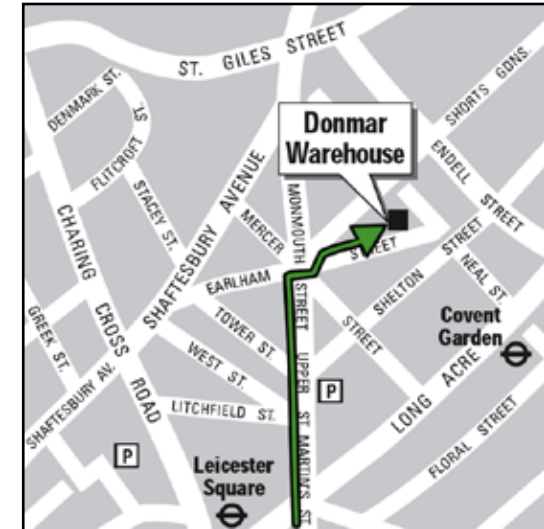

A step-free route from Nelson's Column to the Donmar Warehouse.

3

Official London Theatre Guide

Donmar Warehouse

Address: 41 Earlham Street, London WC2H 9LX
Tickets online: www.officiallondontheatre.co.uk/buy

Theatre access information

Web: www.officiallondontheatre.co.uk
Email: access@solttma.co.uk
Telephone: +44 (0)20 7557 6700

London travel information

Web: www.tfl.gov.uk/journeyplanner
Email: travinfo@tfl.gov.uk
Telephone: + 44 (0)20 7222 1234

Created by Enabled Maps, commissioned by the Visitor Development and Access Initiative (Get into London Theatre), funded and supported by:

www.enabledmaps.com